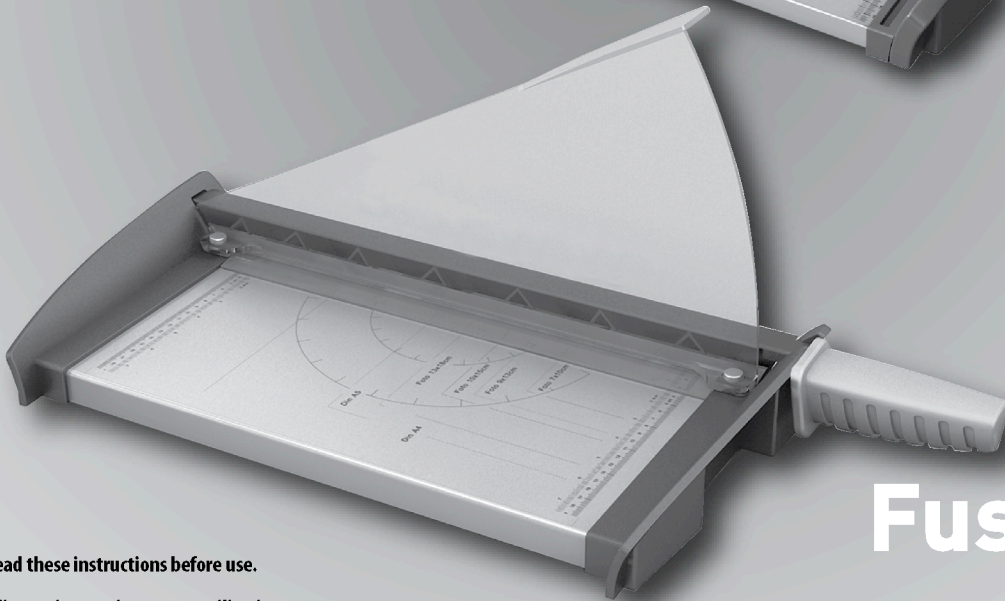

Fellowes

SafeCut™ Paper Guillotines

Plasma™

Fusion™

Please read these instructions before use.

Veuillez lire ces instructions avant utilisation.

Lea estas instrucciones antes del uso.

fellowes.com