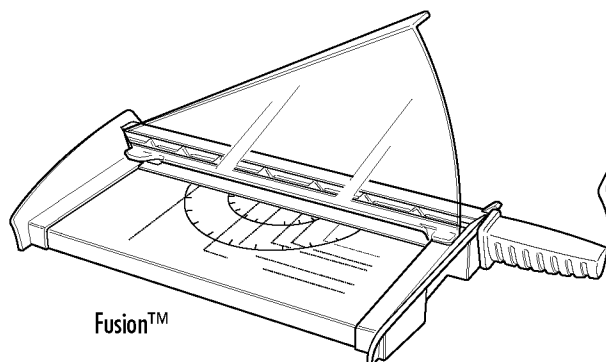

Fusion™

MODELS & CAPACITIES

CRC #	Model	Cutting Length (mm)	Cutting Length (inch)	Cutting capacity (sheets 80 lbs)
54108	Fusion 120	320	12	10
54109	Fusion 180	460	18	10
54110	Plasma 150	380	15	40
54111	Plasma 180	460	18	40

ADJUSTABLE BACK STOP (Plasma only)

For adjustment as required, turn locking lever to (🔓). To lock, turn locking lever to (🔒).

Rotate knob to lock and unlock the edge guide.

SAFECUT™ GUARD ON GUILLOTINES

The Safecut™ Guard is folded down for transport and storage – it also holds the handle down to avoid injury risk. Folded up the SafeCut™ Guard guides the cutting bar/blade lever and ensures user is protected from the blade when cutting. *Do not place your hand under the cutting bar or touch the blade.*

IMPORTANT SAFETY INSTRUCTIONS — Read Before Using!

⚠ CAUTION

- Caution: Blades are extremely sharp
- Do not touch cutting blades or cutting edge of guillotine
- Not for use by children
- Do not overload in use
- Keep animals and pets away from machine when in use
- Do not dismantle or attempt repairs as this may invalidate the warranty

Need Help?

Customer Service
www.fellowes.com
Let our experts help you
with a solution.
Always call Fellowes
before contacting
your place of purchase.