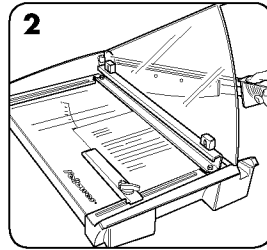

ADJUSTABLE BACK STOP (Plasma only)

For adjustment as required, turn locking lever to (🔓). To lock, turn locking lever to (🔒).

Rotate knob to lock and unlock the edge guide.

SAFECUT™ GUARD ON GUILLOTINES

The Safecut™ Guard is folded down for transport and storage – it also holds the handle down to avoid injury risk. Folded up the SafeCut™ Guard guides the cutting bar/blade lever and ensures user is protected from the blade when cutting. *Do not place your hand under the cutting bar or touch the blade.*

Need Help?

Customer Service
www.fellowes.com
 Let our experts help you
 with a solution.
 Always call Fellowes
 before contacting
 your place of purchase.

CUTTING PAPER AND PHOTOS

1. Plasma model only - To release the automatic paper clamp, the handle must be in the full upright position before items can be placed under the blade for cutting.