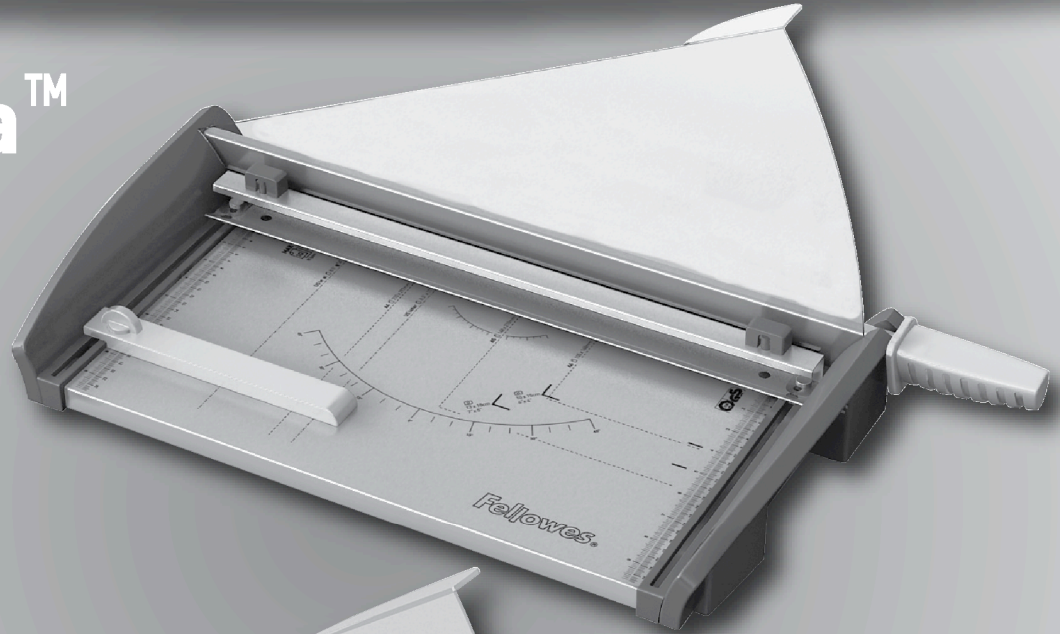

Fellowes

SafeCut™ Paper Guillotines

Plasma™

Fusion™

Please read these instructions before use.

Veuillez lire ces instructions avant utilisation.

Lea estas instrucciones antes del uso.

fellowes.com