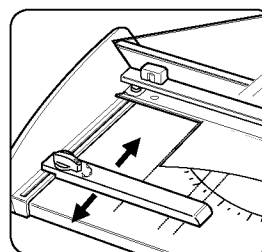

ADJUSTABLE BACK STOP (Plasma only)

For adjustment as required, turn locking lever to (🔓). To lock, turn locking lever to (🔒).

Rotate knob to lock and unlock the edge guide.

SAFECUT™ GUARD ON GUILLOTINES

The Safecut™ Guard is folded down for transport and storage – it also holds the handle down to avoid injury risk. Folded up the SafeCut™ Guard guides the cutting bar/blade lever and ensures user is protected from the blade when cutting. *Do not place your hand under the cutting bar or touch the blade.*