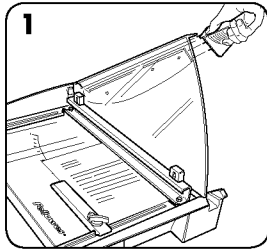

ADJUSTABLE BACK STOP (Plasma only)

For adjustment as required, turn locking lever to (🔓). To lock, turn locking lever to (🔒).

Rotate knob to lock and unlock the edge guide.

SAFECUT™ GUARD ON GUILLOTINES

The Safecut™ Guard is folded down for transport and storage – it also holds the handle down to avoid injury risk. Folded up the SafeCut™ Guard guides the cutting bar/blade lever and ensures user is protected from the blade when cutting. *Do not place your hand under the cutting bar or touch the blade.*

Need Help?

Customer Service
www.fellowes.com
 Let our experts help you
 with a solution.
 Always call Fellowes
 before contacting
 your place of purchase.

CUTTING PAPER AND PHOTOS

1. Plasma model only - To release the automatic paper clamp, the handle must be in the full upright position before items can be placed under the blade for cutting.

2. Place item (e.g. photo or paper) onto cutting table. Align paper with markings on the base of the trimmer.

3. Hold paper with hand and / or clamping mechanism to ensure it doesn't move while trimming. Make sure that hands are not under the blade.