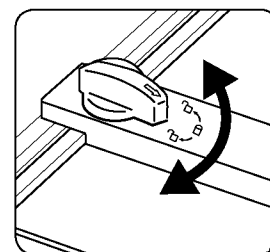

ADJUSTABLE BACK STOP (Plasma only)

For adjustment as required, turn locking lever to (🔓). To lock, turn locking lever to (🔒).

Rotate knob to lock and unlock the edge guide.

SAFECUT™ GUARD ON GUILLOTINES

The Safecut™ Guard is folded down for transport and storage – it also holds the handle down to avoid injury risk. Folded up the SafeCut™ Guard guides the cutting bar/blade lever and ensures user is protected from the blade when cutting. *Do not place your hand under the cutting bar or touch the blade.*