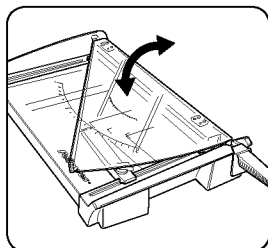

ADJUSTABLE BACK STOP (Plasma only)

For adjustment as required, turn locking lever to (🔓). To lock, turn locking lever to (🔒).

Rotate knob to lock and unlock the edge guide.

SAFECUT™ GUARD ON GUILLOTINES

The Safecut™ Guard is folded down for transport and storage – it also holds the handle down to avoid injury risk. Folded up the SafeCut™ Guard guides the cutting bar/blade lever and ensures user is protected from the blade when cutting. *Do not place your hand under the cutting bar or touch the blade.*