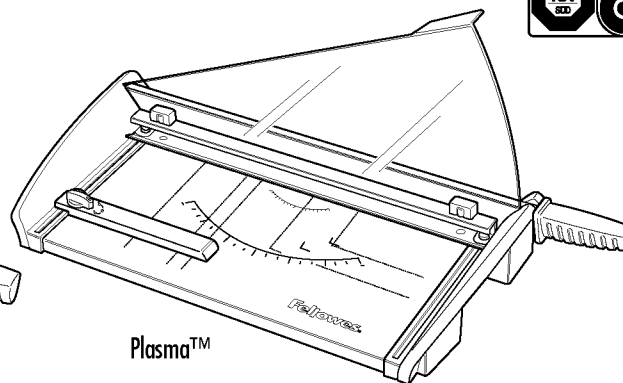

Plasma™

MODELS & CAPACITIES

CRC #	Model	Cutting Length (mm)	Cutting Length (inch)	Cutting capacity (sheets 80 lbs)
54108	Fusion 120	320	12	10
54109	Fusion 180	460	18	10
54110	Plasma 150	380	15	40
54111	Plasma 180	460	18	40