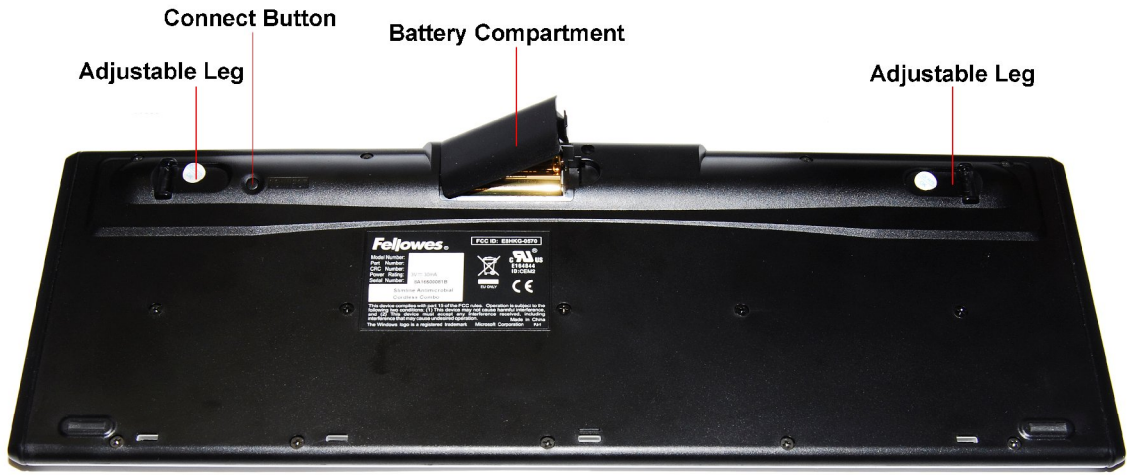

Receiver

USB Connector

Top View

Left Click Button

Right Click Button

Scroll Wheel / Middle Button

Front View

Volume Controls