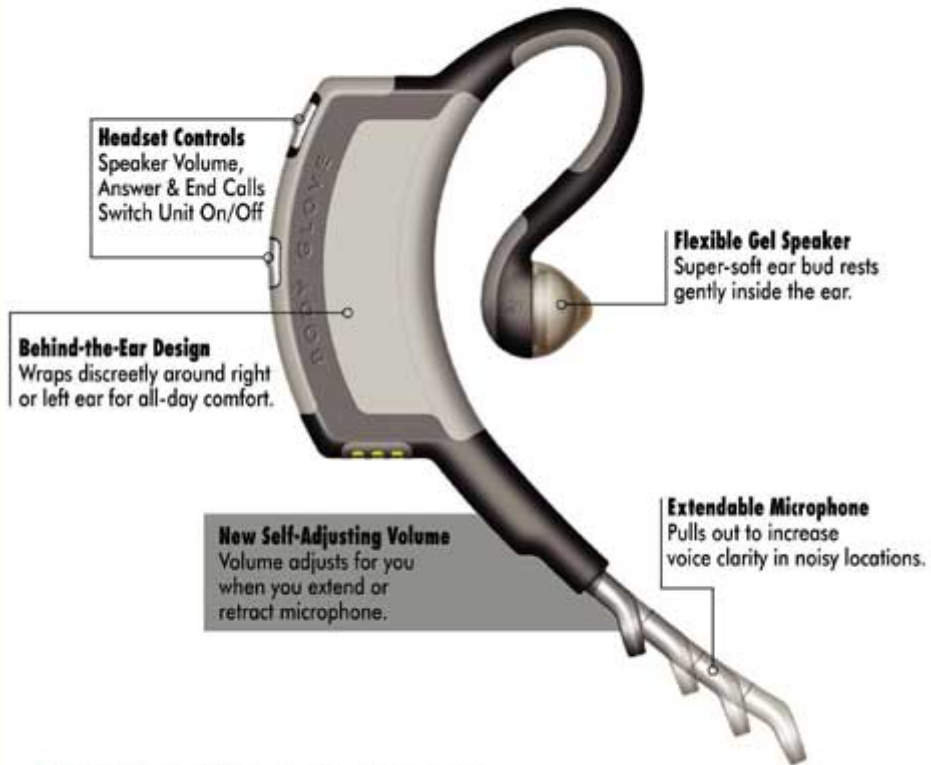

Earglove BlueVoice™

- **Ergonomic Contours**
So comfortable, you will forget you are wearing it!

- **Slim & Sleek**
A sophisticated style for the mobile user.

- **LED indicator light guides headset operation**
- **Includes signature Body Glove® carrying case**